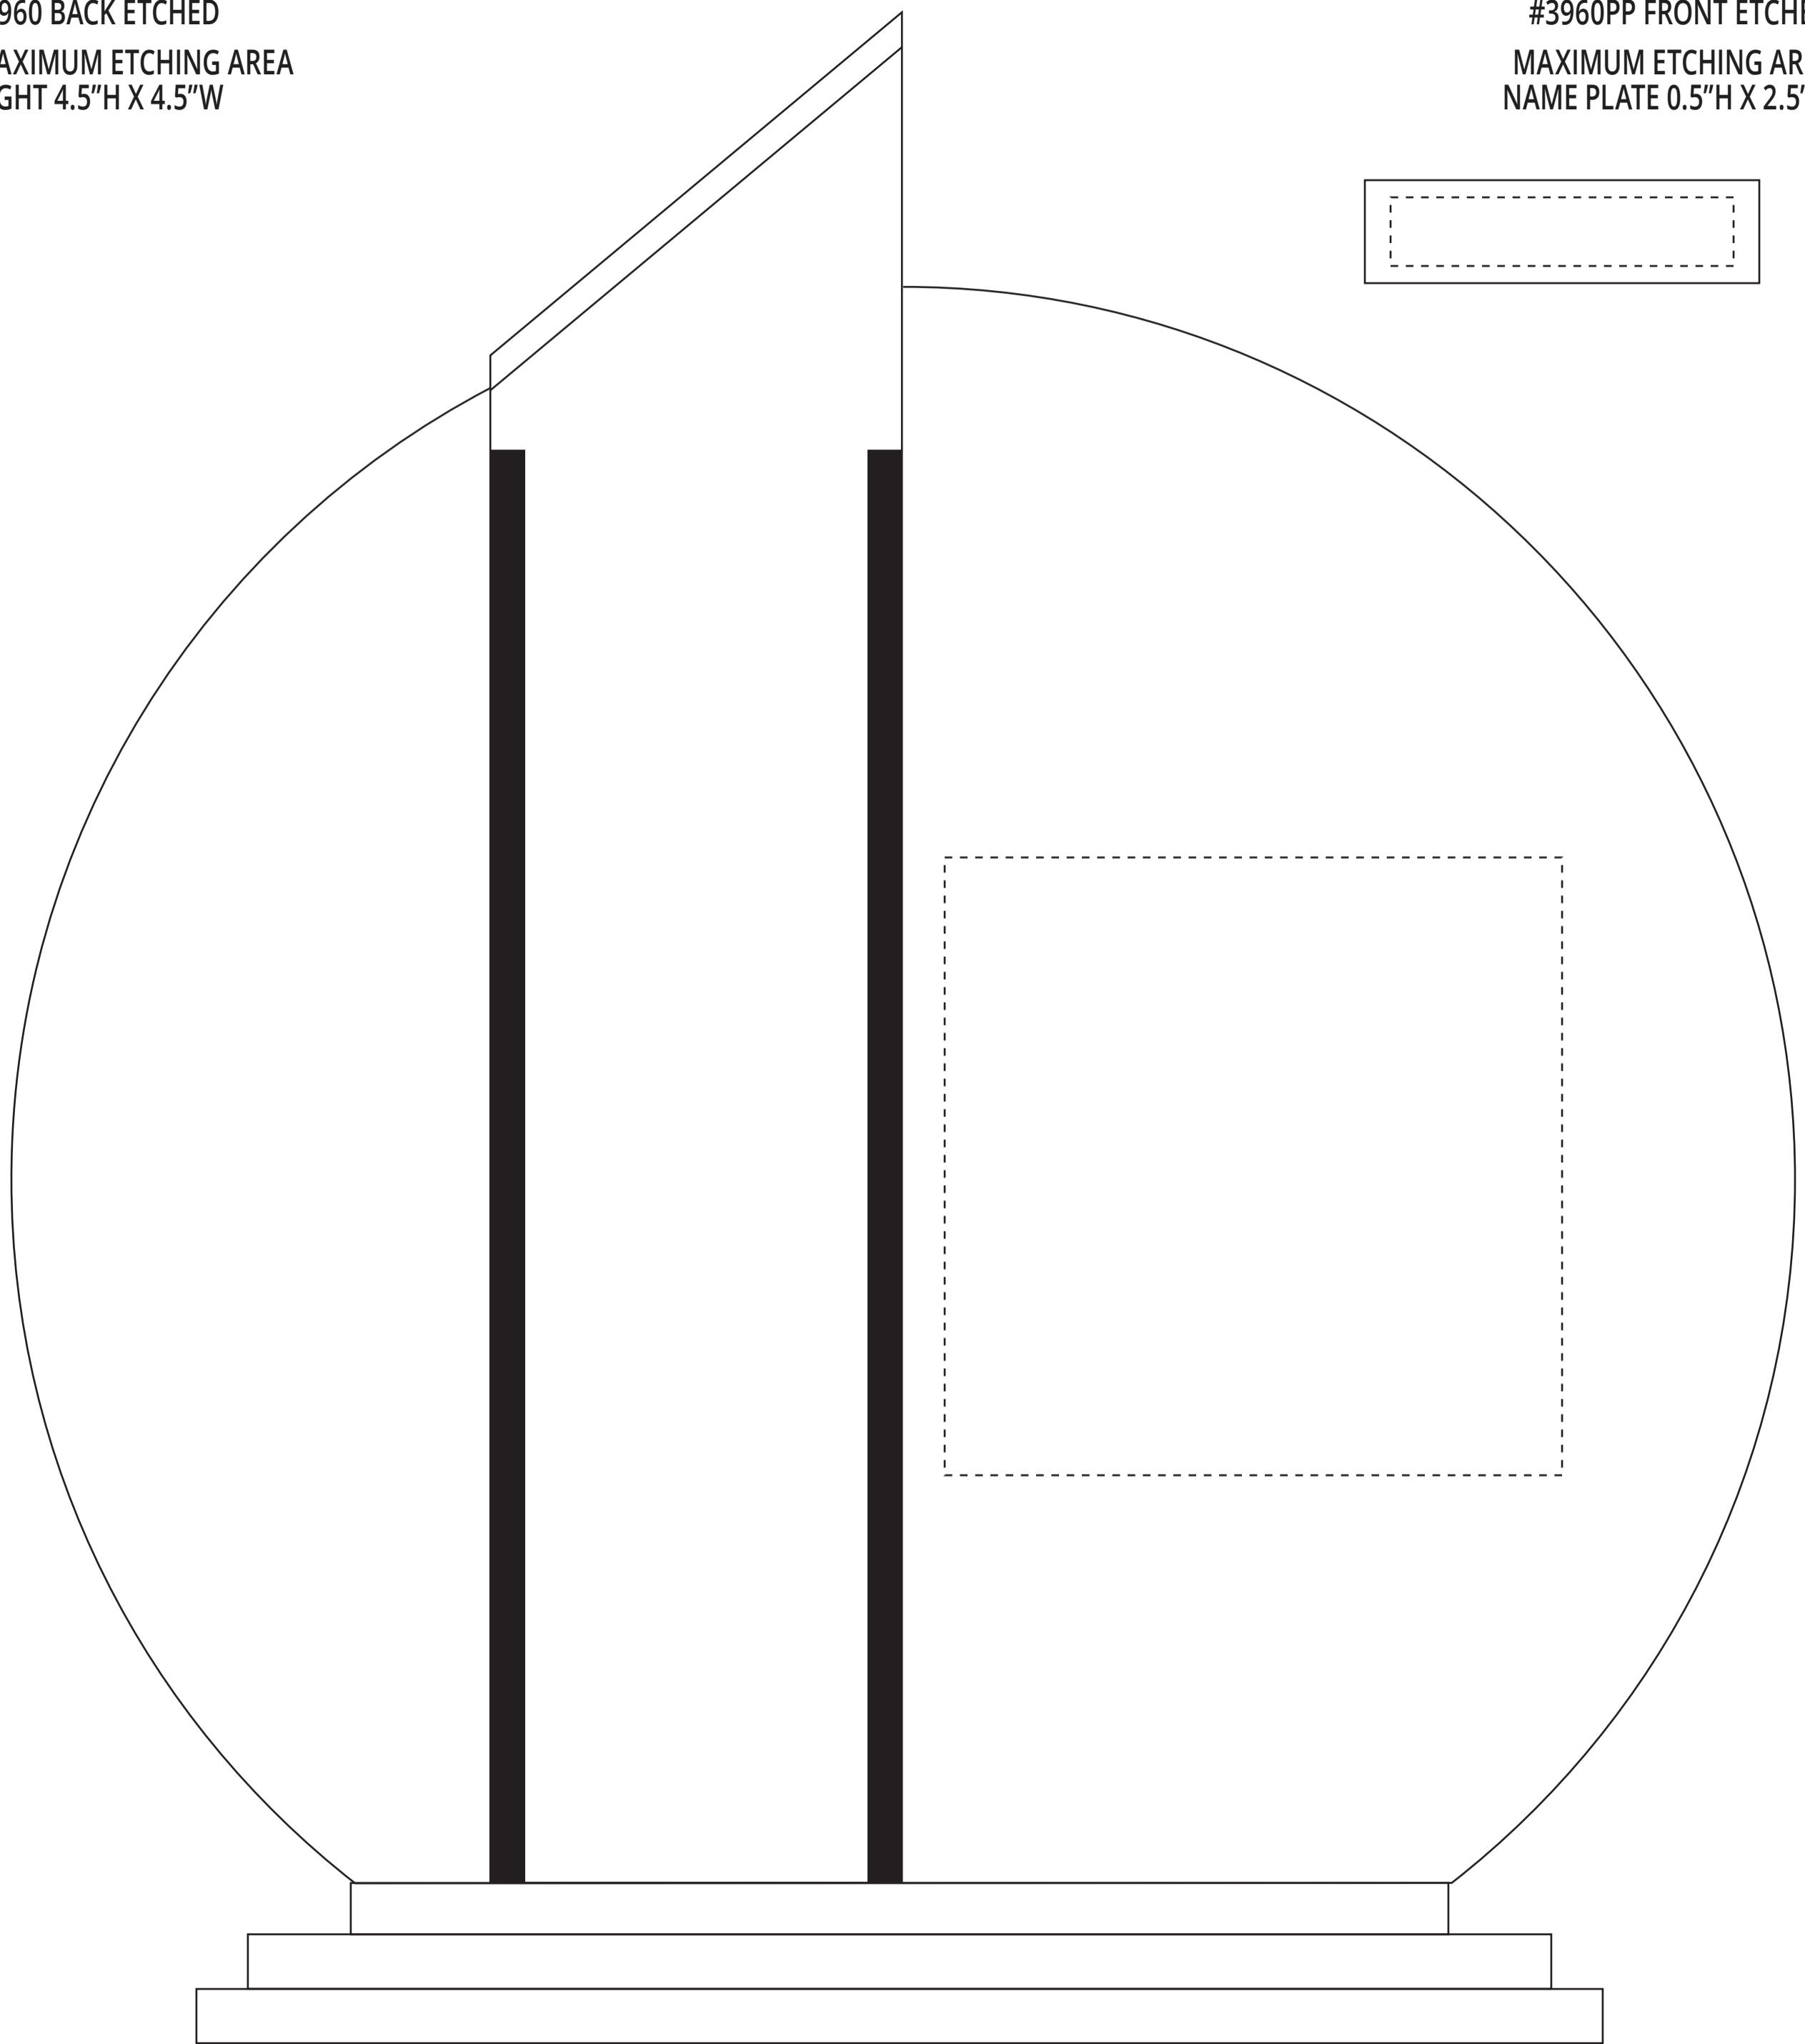

#3960 BACK ETCHED
MAXIMUM ETCHING AREA
RIGHT 4.5"H X 4.5"W

#3960PP FRONT ETCHED
MAXIMUM ETCHING AREA
NAME PLATE 0.5"H X 2.5"W

#3960 BACK ETCHED

MAXIMUM ETCHING AREA
RIGHT 4.5"H X 4.5"W

#3960PP FRONT ETCHED

MAXIMUM ETCHING AREA
NAME PLATE 0.5"H X 2.5"W

PERSONALIZATION

0000